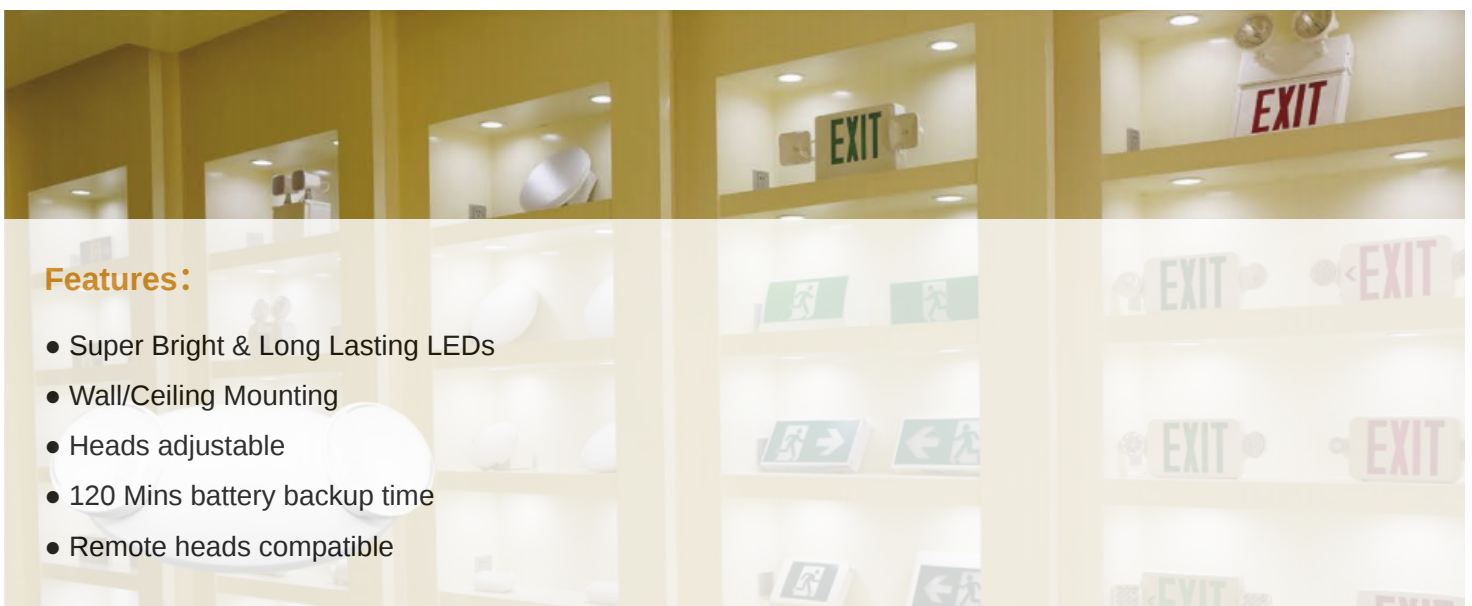

UFP-Z3625U

U L cU L Listed Led Rechargeable Maintain Ceiling Twin Spot Elevator Emergency Light

Product Description

Features:

- Super Bright & Long Lasting LEDs
- Wall/Ceiling Mounting
- Heads adjustable
- 120 Mins battery backup time
- Remote heads compatible

Product Name	Emergency light
--------------	-----------------

Model NO.	BY-Z3625U
Battery	Ni-Cd 3.6V 1200mAh
Charge Time	24H
Emergency Duration	2Hours
Input Voltage	AC120-347V
Operation Mode	Non-Maintained
LED Qty	24pcs SMD 2835
Emergency Lumen	>180lm
Material	ABS
Dimension	267*95*90mm
Weight	0.50KG
Packaging Information	Q'TY/CTN: 20PCS Carton Size(CM): 46.2*31.7*4.18 N.W.(KGS): 9 G.W.(KGS): 10

Long lasting
LEDs

Dual input
voltage

Eco-friendly and
efficient lithium battery

Non-maintained
operation mode

TEST SWITCH

Test switch and AC-On
indicator included

ADJUSTABLE COMBO HEADS

Horizontal rotation angle:
330 degrees