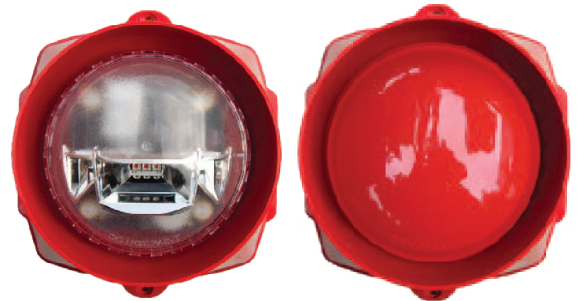

EP RANGE

TECHNICAL SPECIFICATION - 1.0 TONE AND VOICE SOUNDERS

Type	System Sounder		
	Standard Tone	Voice Enhanced	Inc Bell Sound
Approx max quantity per Loop (dependent on loop load)	200	200	160
Ingress Protection	Standard Range IP-21. Environmentally Protected 'EP' range - IP66		
Approx Weight	0.3Kg		
Operating Temperature	10°C to +50°C		
Sound Output	103 dB(A) ± 3dB(A) @1m		
IR Control Operating Distance	3m		
Approvals	LPCB approved to EN54-3, EN54-23 and EN54-17		

KEY FEATURES

- Very low power consumption means that the Vigilon system offers more high performance sounders and VADs on the loop than any other manufacturer
- Each loop can support up to 200 voice sounders, 100 visual alarm devices (VADs) and up to 70 combined sounder VADs
- EN54-23 VADs with adjustable light coverage matching the sounder output
- Environmentally Protected (EP) range with an IP66 rating
- Four voice phrases and a bell tone available as standard
- Voice and tone modes can be freely configured within the same sounder
- Active background monitoring of sounder and VAD circuits
- Adjust the sounder volume via the commissioning tool, the panel or the HandiLink infrared remote control